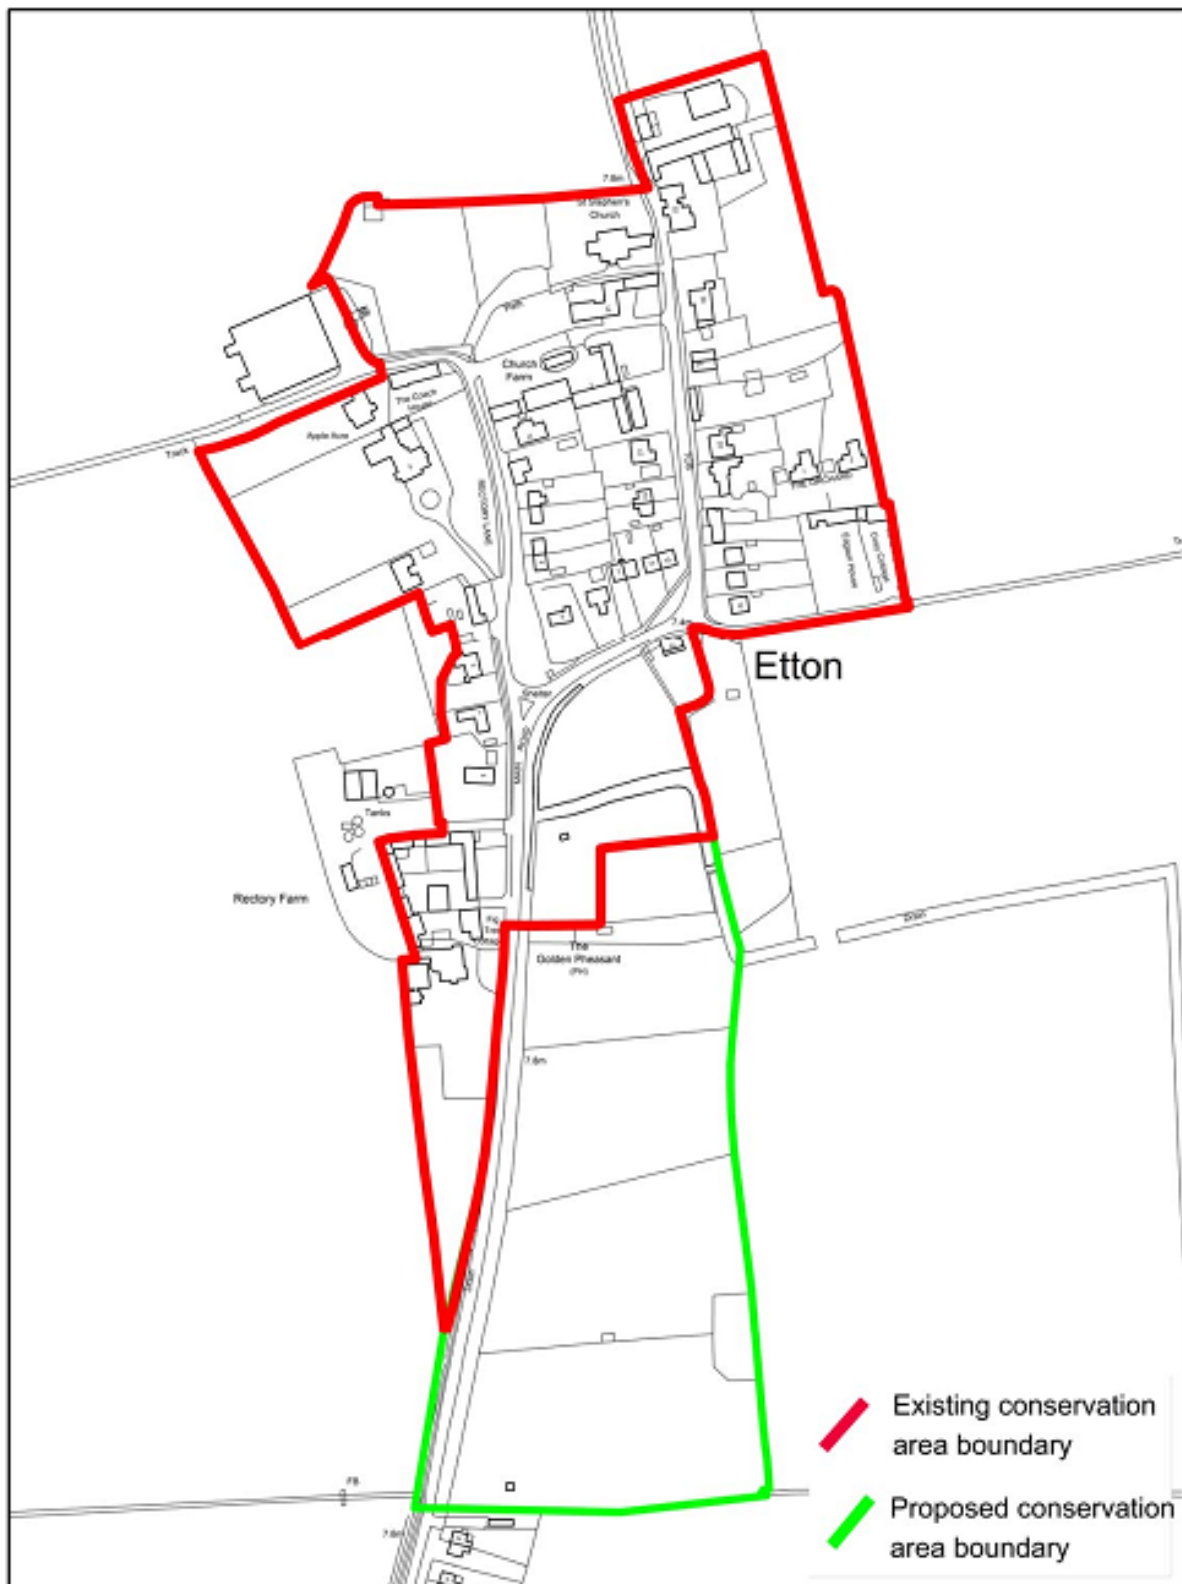

Proposed Etton Conservation Area boundary extension

Title Etton conservation area proposed changes

Department

Drg. No.

PCC GIS

PETERBOROUGH

Scale 1:3000

Date 14th May 2015

Name